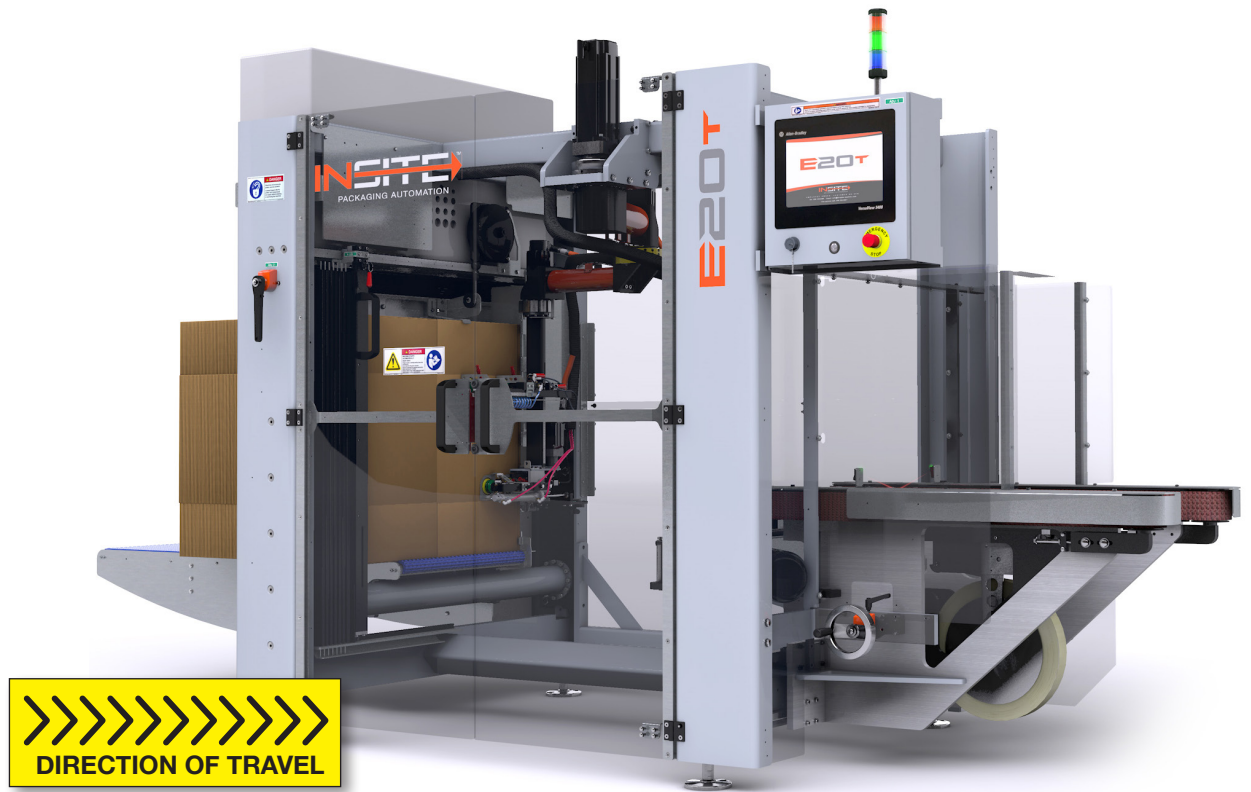

RIGHT HAND MACHINE

When looking at the HMI, *Right Hand* machines move *Right Hand* cases from left-to-right as they are erected and sealed.

Phone: 320.762.7830 | www.insitepackaging.com
3404 Iowa Street | Alexandria, MN 56308

INSITE[™]
PACKAGING AUTOMATION