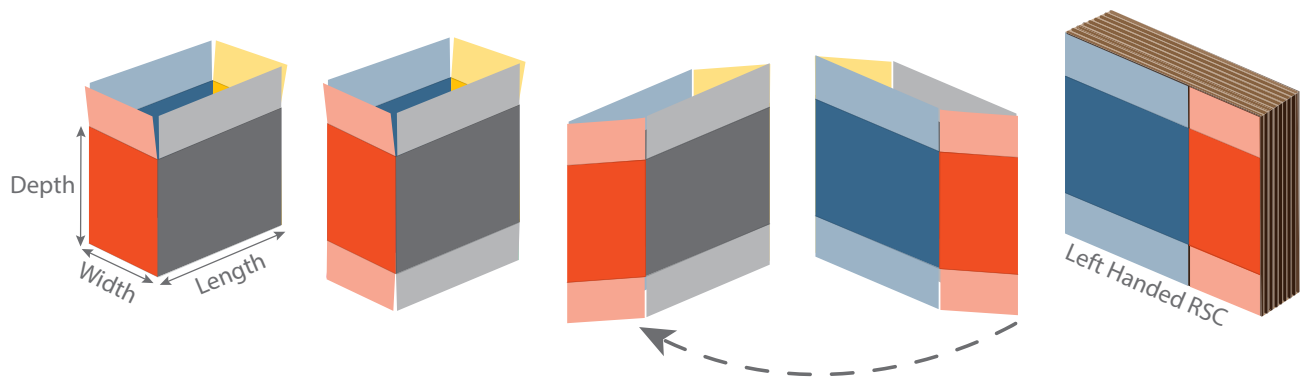

LEFT HAND MACHINE

When looking at the HMI, *Left Hand* machines move *Left Hand* cases from right-to-left as they are erected and sealed.

Phone: 320.762.7830 | www.insitepackaging.com
3404 Iowa Street | Alexandria, MN 56308