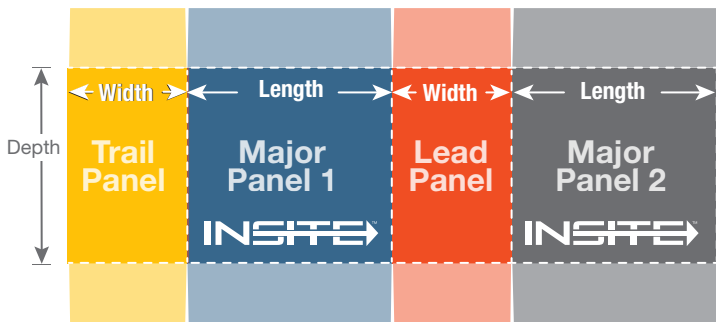

# CASE OPENING SEQUENCE

**RIGHT HAND**

**LEFT HAND**

Phone: 320.762.7830 | [www.insitepackaging.com](http://www.insitepackaging.com)  
 3404 Iowa Street | Alexandria, MN 56308