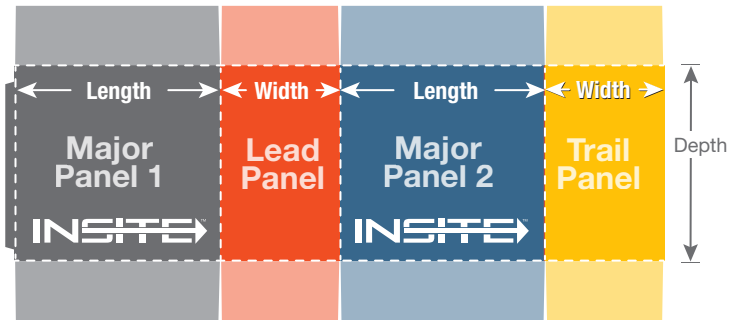

# CASE OPENING SEQUENCE

**RIGHT HAND**

**LEFT HAND**

Phone: 320.762.7830 | [www.insitepackaging.com](http://www.insitepackaging.com)  
 3404 Iowa Street | Alexandria, MN 56308