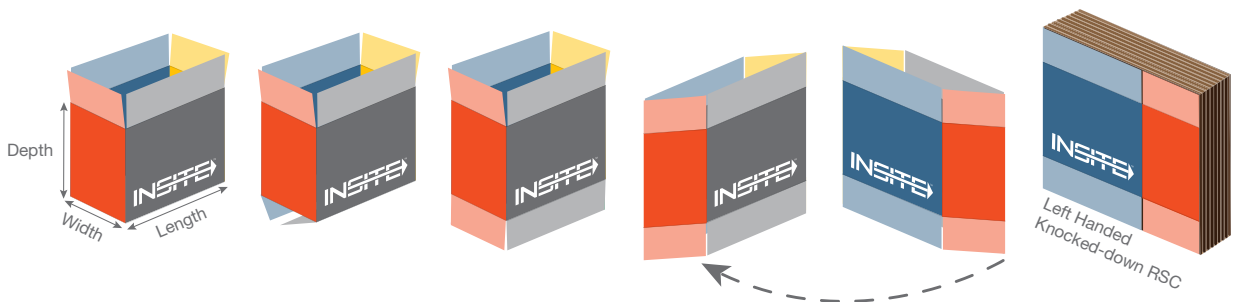

# CASE OPENING SEQUENCE

**RIGHT HAND**

**LEFT HAND**

Phone: 320.762.7830 | [www.insitepackaging.com](http://www.insitepackaging.com)  
 3404 Iowa Street | Alexandria, MN 56308