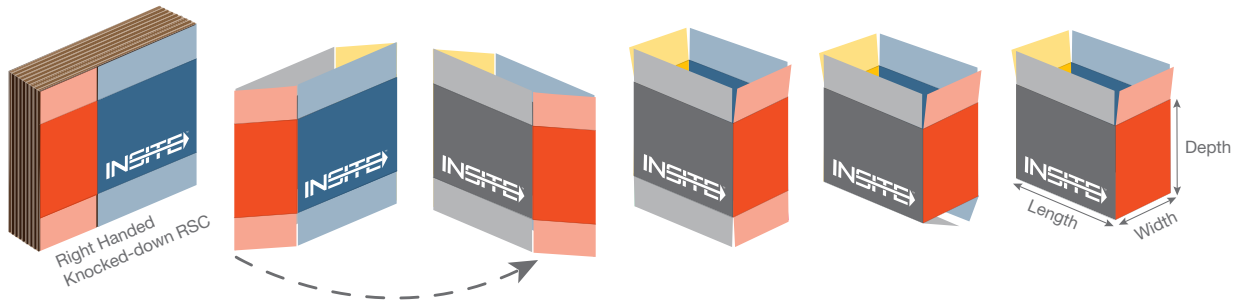

# CASE OPENING SEQUENCE

**RIGHT HAND**

**LEFT HAND**

Phone: 320.762.7830 | [www.insitepackaging.com](http://www.insitepackaging.com)  
 3404 Iowa Street | Alexandria, MN 56308